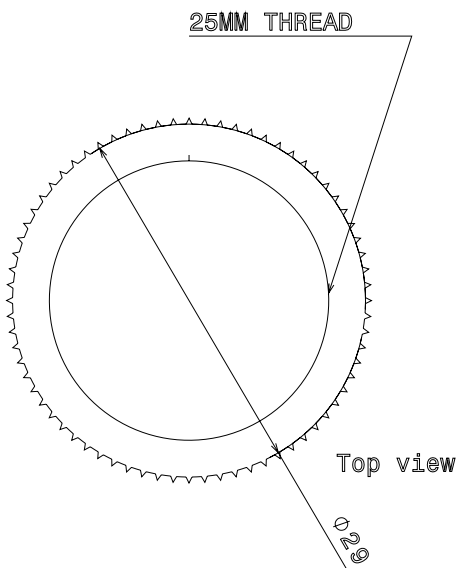

**PRODUCT CODE: PLR25W**  
PVC LOCKRING

**DESCRIPTION**

25mm PVC Lockring

**FINISH**

White

**MATERIAL**

PVC

**PACKAGING**

Packed in qty 100

**ADDITIONAL NOTES**

Manufactured to BS4607 part 1

Isometric view

Side view